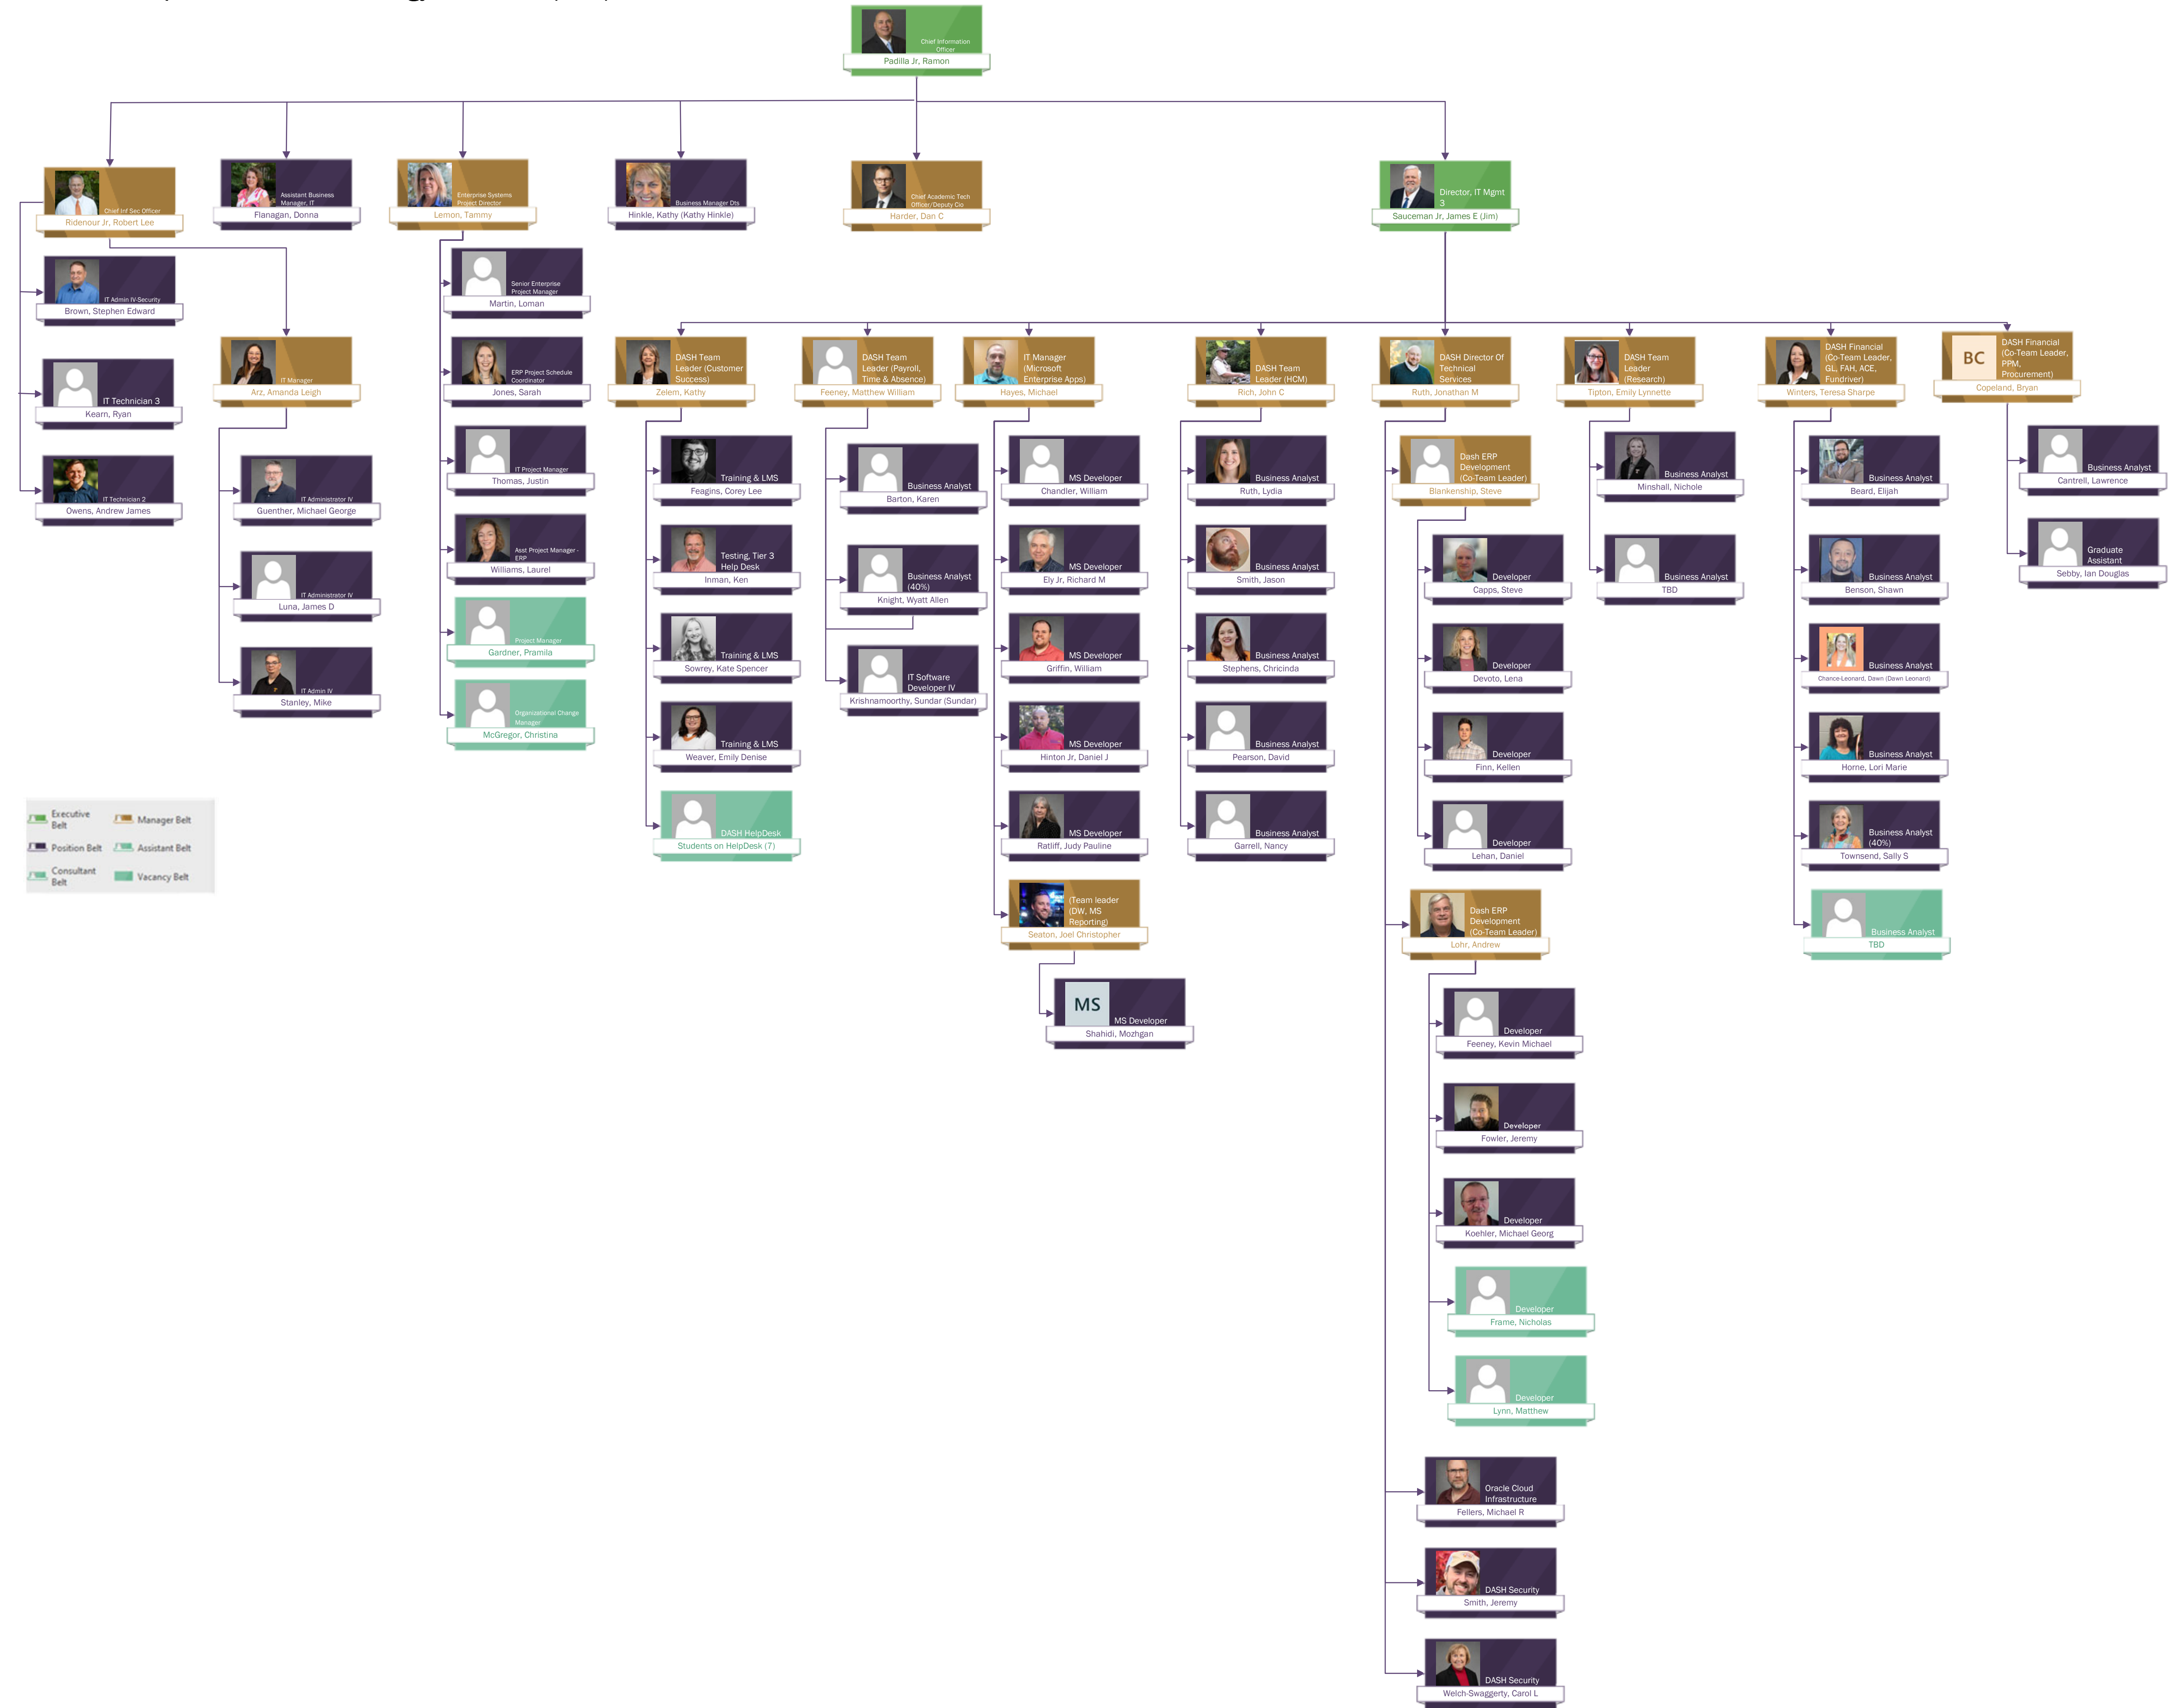

UTSA Department of Technology Solutions (DTS)

Legend:

- Executive Belt
- Manager Belt
- Position Belt
- Assistant Belt
- Consultant Belt
- Vacancy Belt